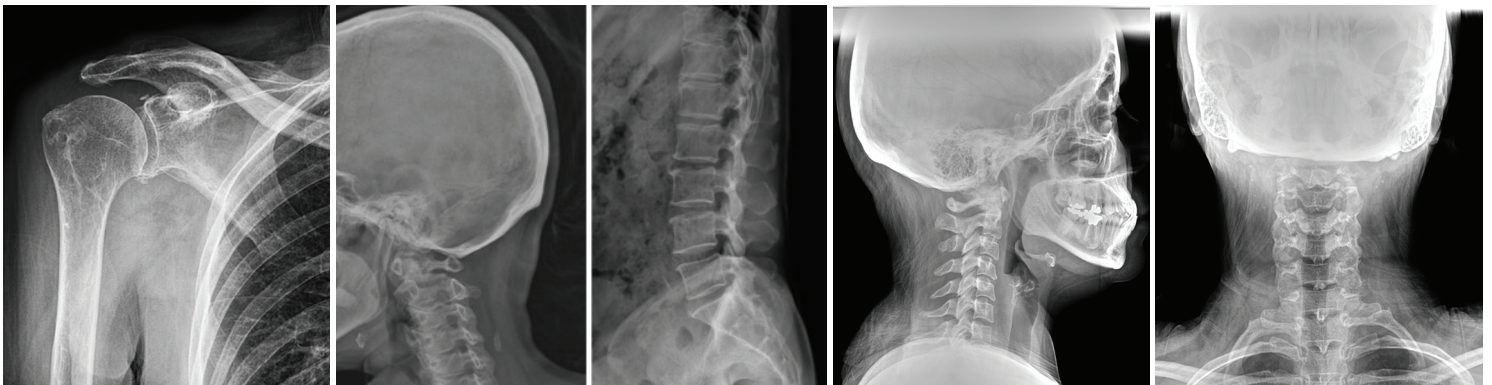

Tiger DR-PW Chiropractic

Premium Gadox Wireless 14x17 & 17x17 Flat Panel Detectors

SPECIFICATIONS

Sensor	
Sensor	a-Si TFT Array
Conversion Screen	Csl: TI / Premium Gadox
Image Data	16bits
Limiting Resolution	3.5 lp/mm
14x17 Active Area	14 x 17 in (350x430 mm)
17x17 Active Area	17 x 17 in (430x430mm)
14x17 Sensor Pixel	2560 x 3072
17x17 Sensor Pixel	3072 x 3072
Image Quality	
Data Transfer Time	Less than 1 second
14x17 Internal Storage	Up to 150
17x17 Internal Storage	Up to 150
Communication Interface	
Image Acquisition Time	3-5 sec. (approx)
Data Transfer Time	Less than 1 second
Trigger Mode	AED (Auto Exposure Detection), Manual Trigger
Calibration Mode	ACC (Auto Calibration Control), Manual Calibration
Image Transmission	Gigabit Wi-Fi IEEE 802.11

Environmental	
Operating	
Temperature Range	10 - 35°C
Humidity Range (non-condensing)	20% - 75% RH
Storage	
Temperature Range	-10°C - 60°C
Humidity Range	10% - 90% RH
Mechanical	
14x17 Dimensions	385 x 460 x 15mm
17x17 Dimensions	460 x 461 x 15mm
14x17 Weight	6 lbs w/battery
17x17 Weight	7 lbs
Power	
Battery Performance	10 hours
AC Power	
Power Supply	100 - 240V AC
Frequency	50/60 Hz

For complete product information, visit televeresystems.com